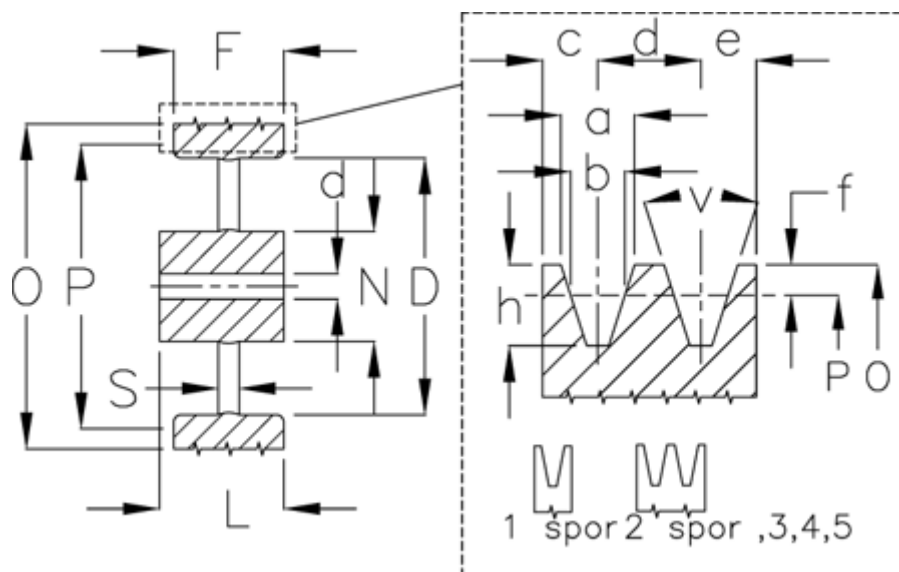

Article number: 60410231501

Description: V-belt pulley, no bore C 315/1

Measures

D	= 258	S	= 16
d	= 20	Type	= C
F	= 34.0		
L	= 50		
N	= 92		
Number of ribs	= 1		
O	= 324.6		
P	= 315		